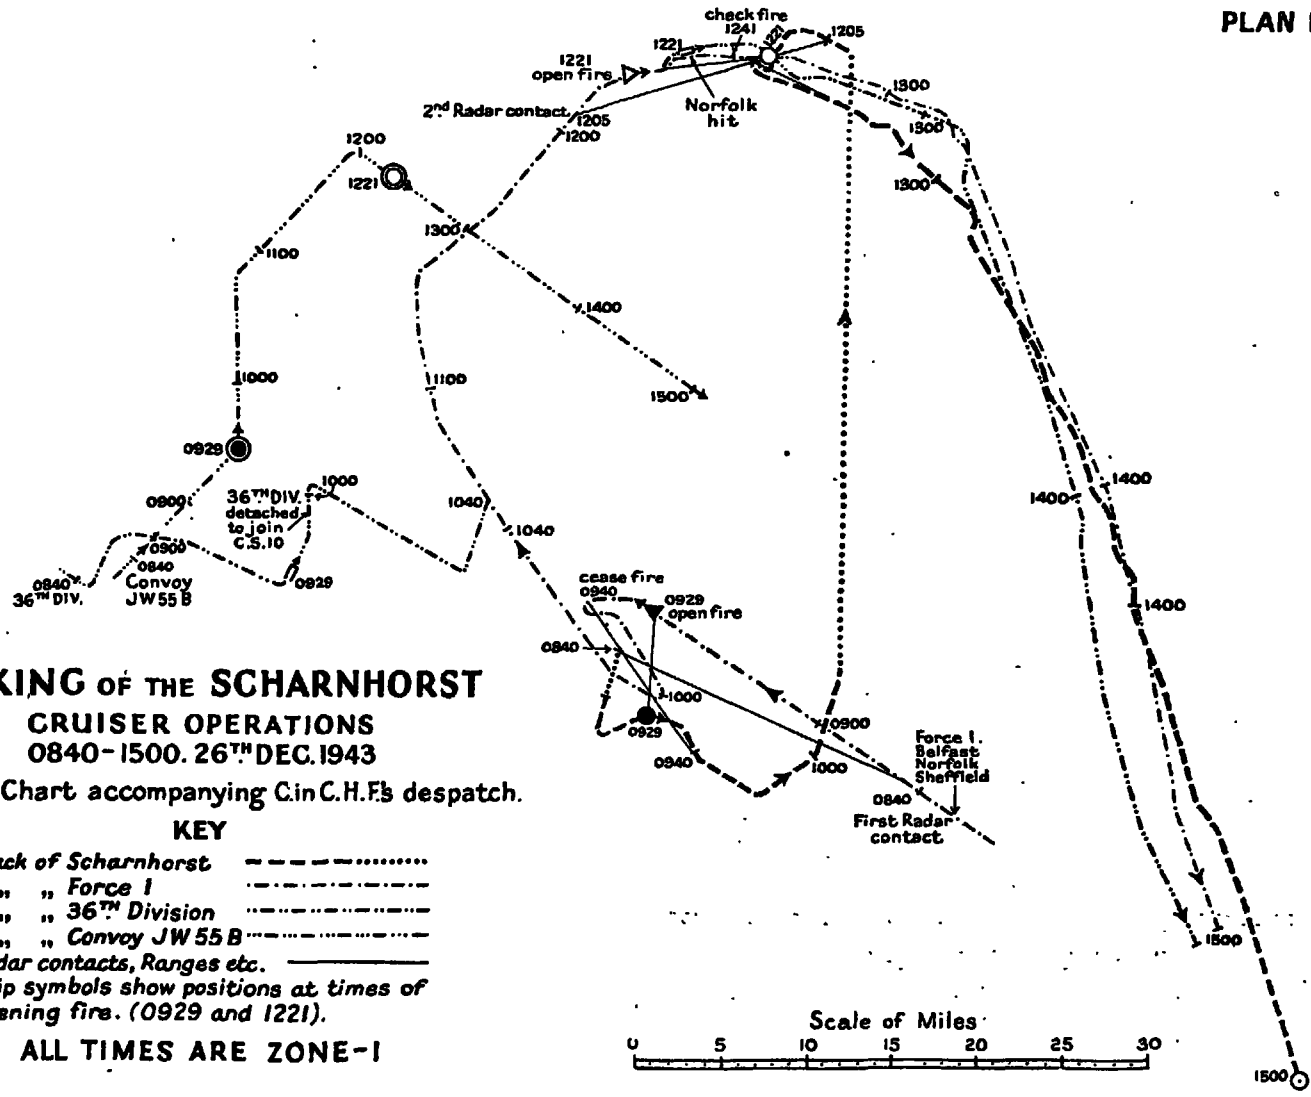

PLAN I

SINKING OF THE SCHARNHORST
CRUISER OPERATIONS
0840-1500. 26TH DEC. 1943

Based on Chart accompanying Cin.C.H.F.'s despatch.